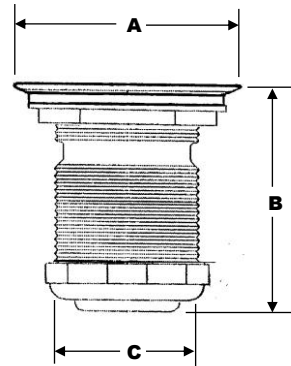

Submittal Sheet

Job Name _____	Contractor _____
Location _____	Approval _____
Engineer _____	Date _____
Approval _____	Rep _____

Series 1134H

Deep Duplex CP Bar Sink Strainer with Deep Basket

Features

- Chrome plated strainer body
- Bright CP deep basket, no shut off for drain
- Die cast slip nut and locknut
- Ideal for utility tubs and bar sinks etc.
- Manufactured to the highest quality standard.

DIMENSIONS							
JB No.	Description	A	B	C	Weight oz.	Case Qty	✓ Submit
1134H	Deep duplex CP sink strainer with basket	2 7/8"	2 3/4"	1 13/16"	7.3	25	

JB Products specifications and dimensions are approximate and are provided for reference only. If precise measurements are required, please contact us with your specific request. JB Products reserves the right to change or modify product design, construction, specifications or material without prior notice and without incurring any obligation to make such changes and modifications on JB Products previously sold.